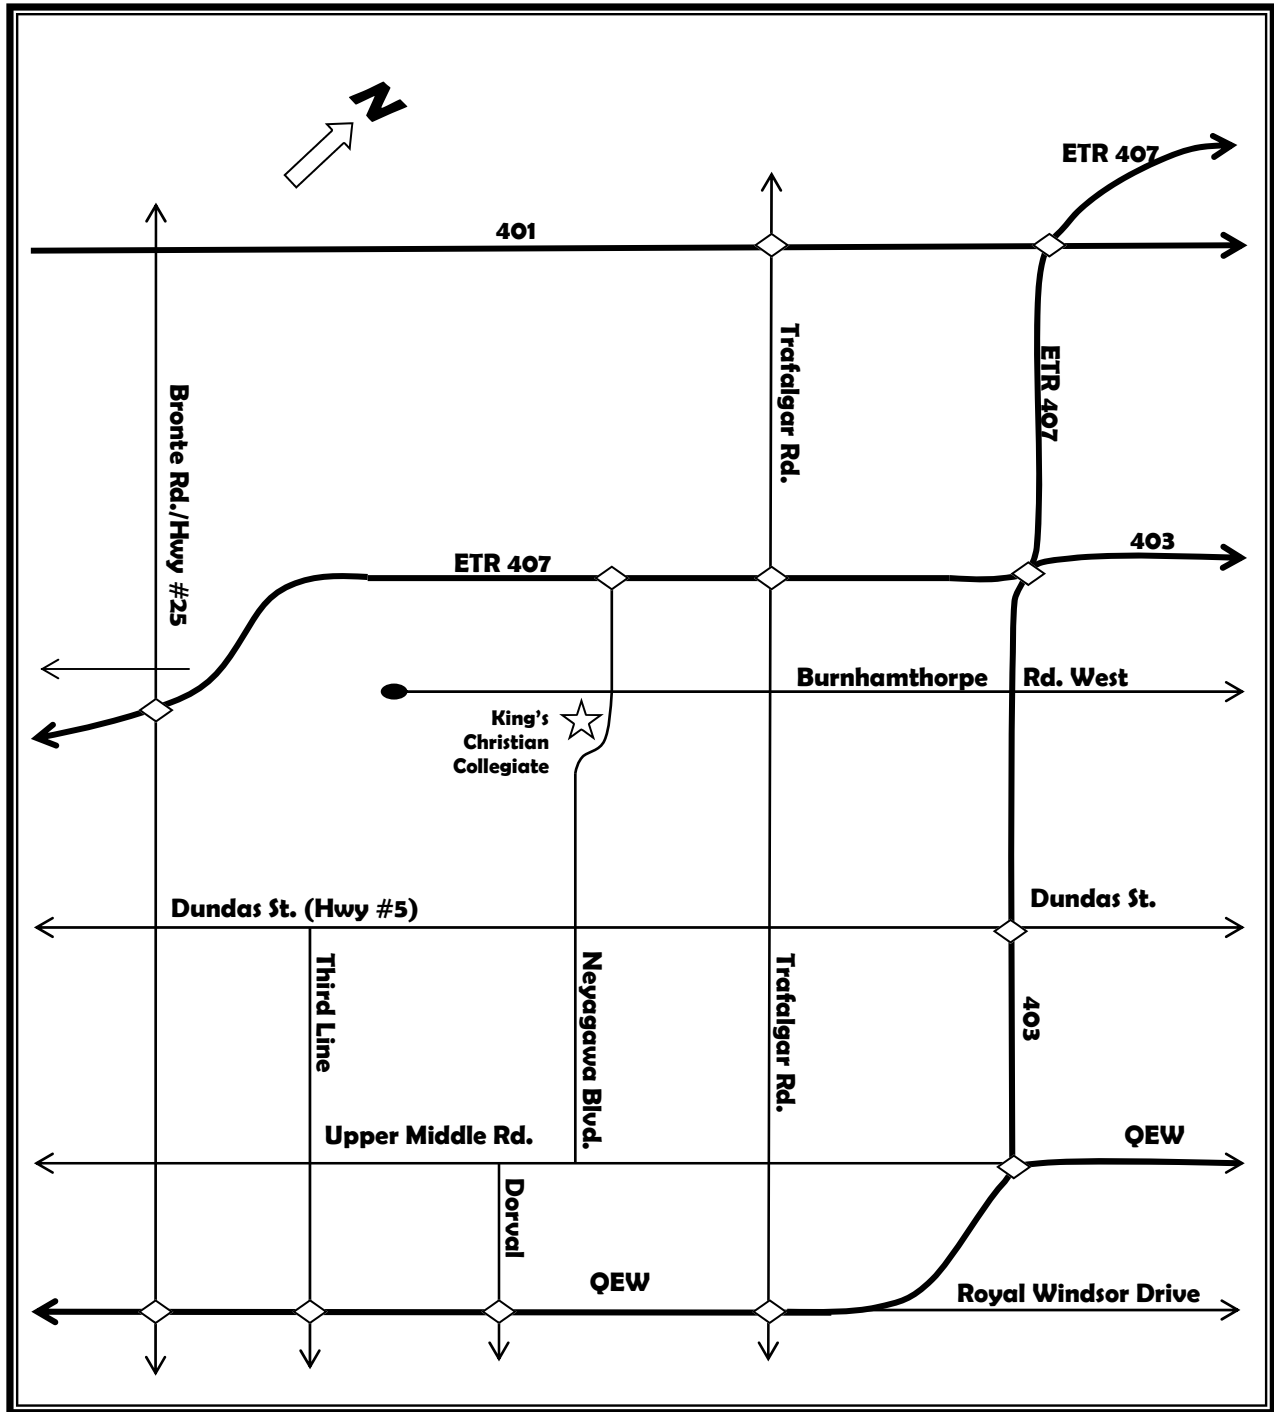

### From NIAGARA/HAMILTON:

- Take QEW East
- Exit on Bronte Road (Hwy #25) North
- Turn right on Dundas Street (Hwy #5)
- Turn left on Neyagawa Blvd.
- Turn left on Burnhamthorpe Road
- King's is on the left hand side.

### From HAMILTON or TORONTO

#### Using ETR 407 :

- Exit on Neyagawa Blvd., South
- Turn right on Burnhamthorpe Road
- King's is on the left hand side.

### From TORONTO:

- Take 401 West
- Exit on Trafalgar Road, South
- Turn right on Burnhamthorpe Road
- King's is on the left hand side, just past Neyagawa Blvd. (4 km)