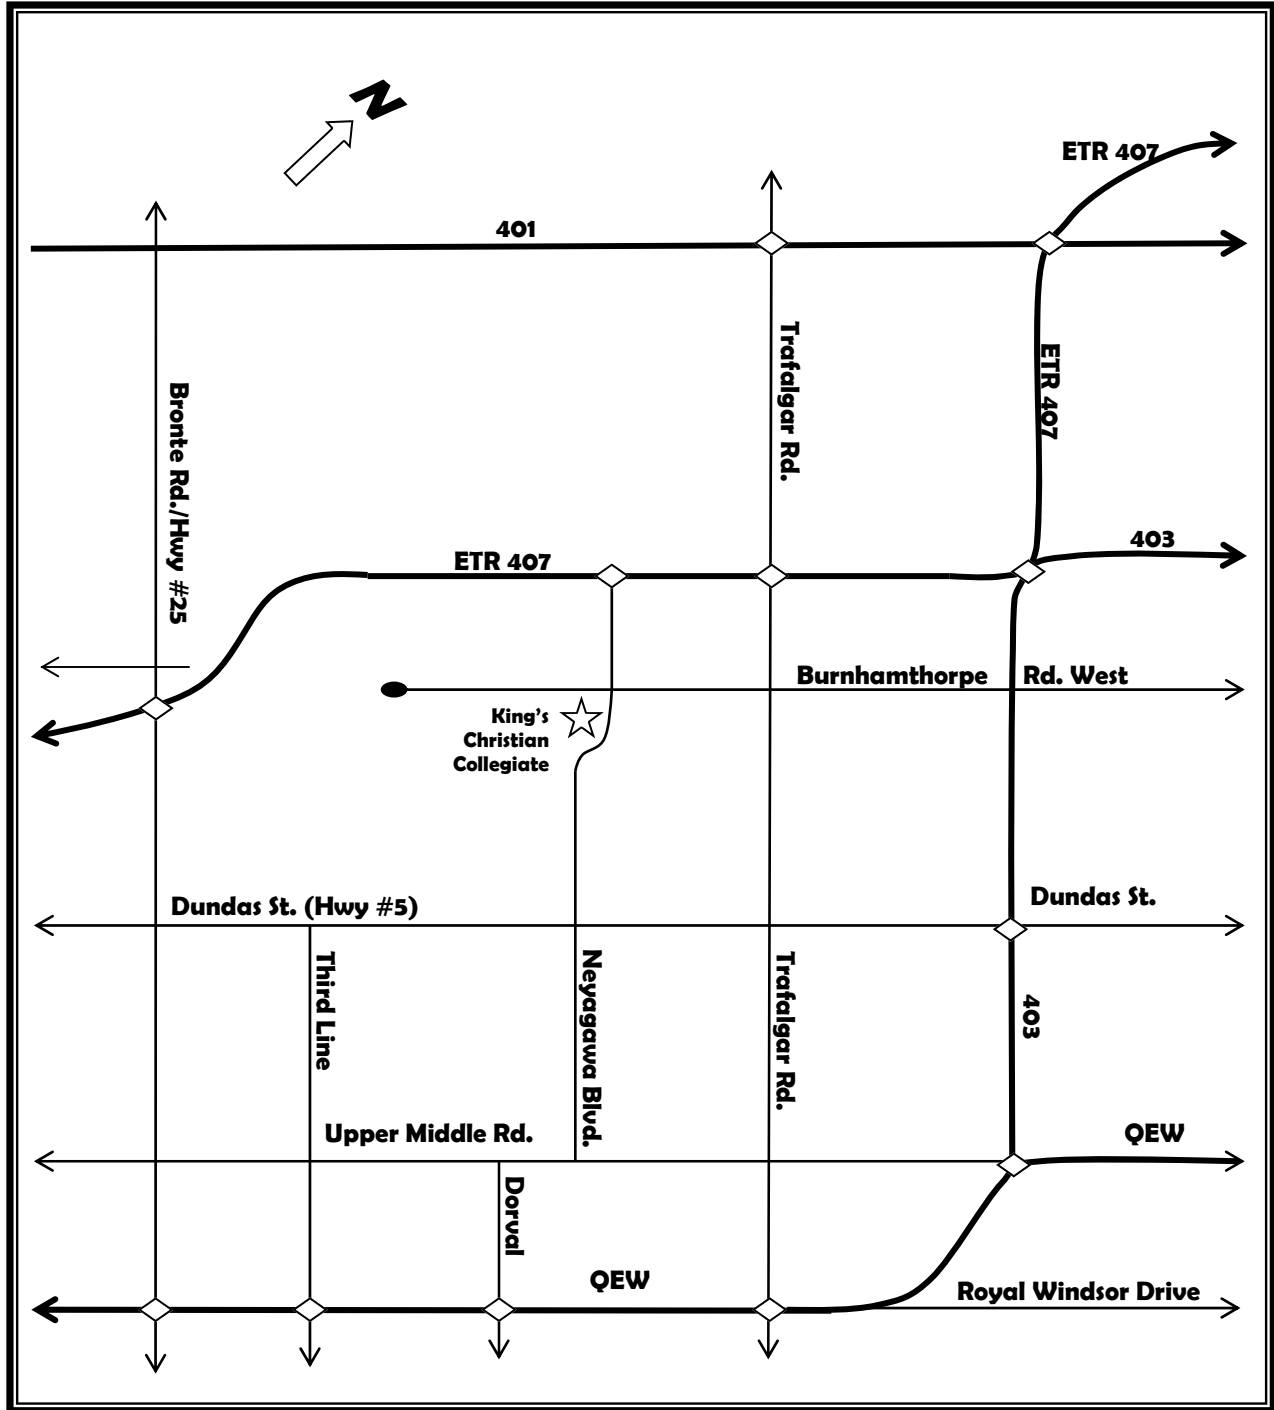

### From NIAGARA/HAMILTON:

- Take QEW East
- Exit on Bronte Road (Hwy #25) North
- Turn right on Dundas Street (Hwy #5)
- Turn left on Neyagawa Blvd.
- Turn left on Burnhamthorpe Road
- King's is on the left hand side.

### From HAMILTON or TORONTO

#### Using ETR 407 :

- Exit on Neyagawa Blvd., South
- Turn right on Burnhamthorpe Road
- King's is on the left hand side.

### From TORONTO:

- Take 401 West
- Exit on Trafalgar Road, South
- Turn right on Burnhamthorpe Road
- King's is on the left hand side, just past Neyagawa Blvd. (4 km)